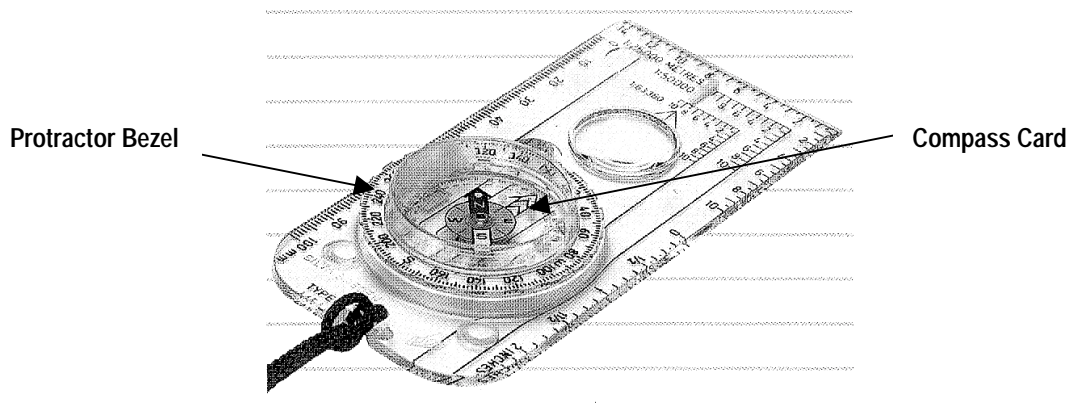

SILVA

PRODUCT INFORMATION FOR THE 54L, 54LM, 54LMB, 54L/6400, 54/6400B

- 54L** 360 degree protractor (outer bezel) with 360/360° Compass card prismatic sight.
Luminous markings of zinc sulphide.
- 54LM** 360 degree protractor, with 6400 mils & 360° card prismatic sight.
Luminous markings of zinc sulphide.
- 54LMB** As above, but with Tritium Beta light illumination.
- 54L/6400 NEW** With 6400mils protractor and 6400mils /360 ° card. With Zinc sulphide Illumination system
- 54/6400/B** OFFICIAL AUST ARMY MODEL. Romer scales. Tritium Beta light.
NATO SN 6605-66-110-8985
In 6400mils/360° for sighting (every 20mils and 1° marked).
6400mils on graduation ring.
Illumination compound Tritium 20mCi.
This compass will now be delivered in a military green Velcro closure, padded nylon protective case with belt and shoulder strap loops.
Trade price of compass with case
- S-21450M Extra Army Green Protective Nylon Cases
S-2154C Protective cover for capsule lens