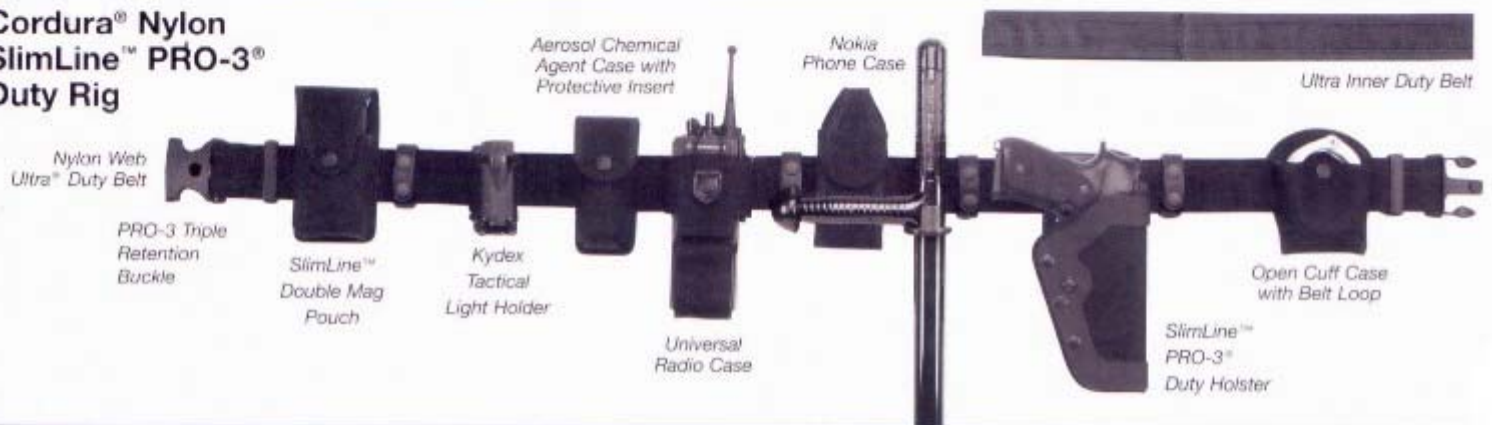

UNCLE MIKE'S LAW ENFORCEMENT DUTY BELT SYSTEMS

MIRAGE® Basketweave Nylon PRO-2® Duty Rig

Cordura® Nylon SlimLine™ PRO-3® Duty Rig

MIRAGE Plain Nylon Sam Browne PRO-3® Duty Rig

Cordura® Nylon Tactical PRO-3® System